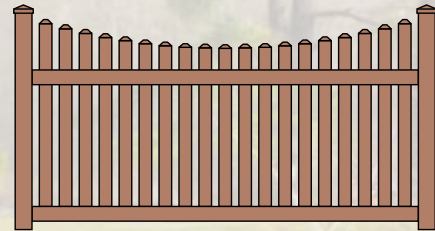

Courtyard

* OPTIONAL: The Caroline, Talbot, Prince George, and Wicomico styles are available with optional 2" x 7" Pocket Rails upgrade.