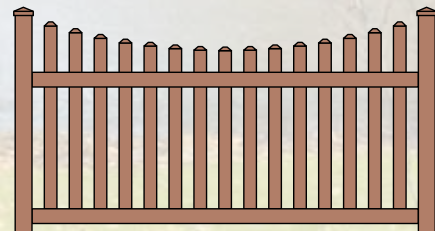

Shoreline's EverSHORE privacy panels are double-reinforced with aluminum in both top and bottom rails. A variety of privacy, semi-privacy, and picket fence styles are available to choose from, as shown on the next page. Gates are available in 3-foot

Linganore

Potomac

Courtyard

Easton

St. Claire

Tuckahoe

Severn

Lancaster

* OPTIONAL: The Caroline, Talbot, Prince George, and Wicomico styles are available with optional 2" x 7" Pocket Rails upgrade.

EverSHORE™

Vinyl Fence Collection

Showing how notched rails fit into routed posts and notched pickets fit into routed rails for assembly.