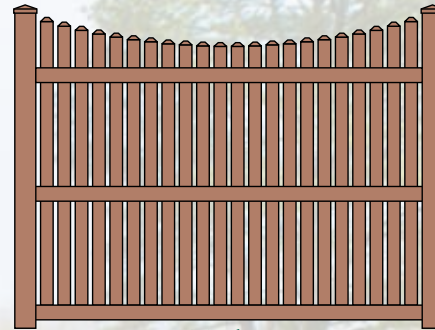

Taylor

* OPTIONAL: The Caroline, Talbot, Prince George, and Wicomico styles are available with optional 2" x 7" Pocket Rails upgrade.