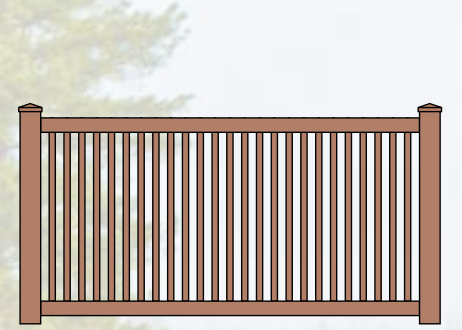

Patuxent

* OPTIONAL: The Caroline, Talbot, Prince George, and Wicomico styles are available with optional 2" x 7" Pocket Rails upgrade.