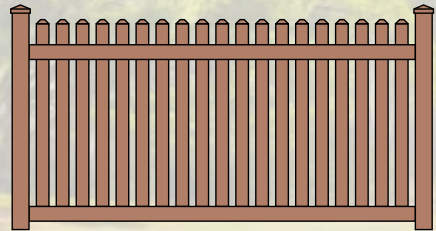

Potomac

* OPTIONAL: The Caroline, Talbot, Prince George, and Wicomico styles are available with optional 2" x 7" Pocket Rails upgrade.