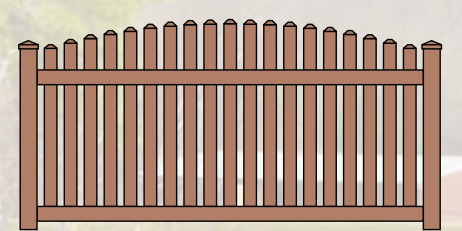

Easton

* OPTIONAL: The Caroline, Talbot, Prince George, and Wicomico styles are available with optional 2" x 7" Pocket Rails upgrade.