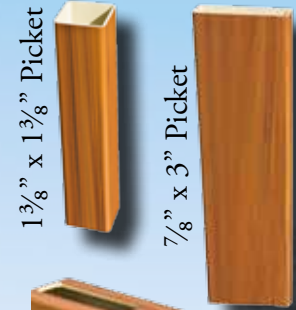

Linganore

Potomac

Courtyard

Easton

St. Claire

Tuckahoe

Severn

Lancaster

* OPTIONAL: The Caroline, Talbot, Prince George, and Wicomico styles are available with optional 2" x 7" Pocket Rails upgrade.

EverSHORE™

Vinyl Fence Collection

Showing how notched rails fit into routed posts and notched pickets fit into routed rails for assembly.