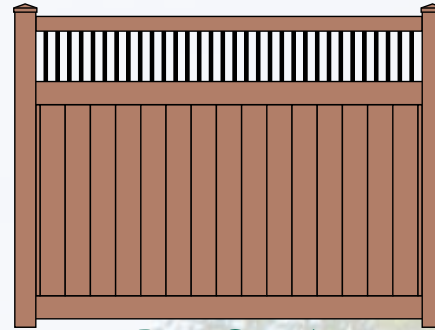

Prince George*