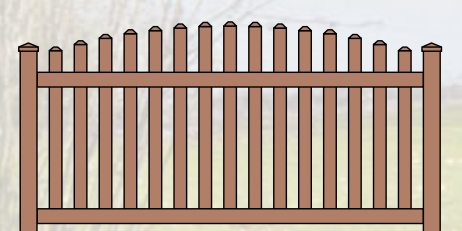

Shoreline's EverSHORE privacy panels are double-reinforced with aluminum in both top and bottom rails. A variety of privacy, semi-privacy, and picket fence styles are available to choose from, as shown on the next page. Gates are available in 3-foot

The natural look of wood with the low maintenance benefits of vinyl

and 4-foot wide leaves. Privacy panel options include choice of three accent tops, as shown and described below. Semi-privacy panels have approximately $\frac{3}{4}$ -inch air-space between pickets.

Linganore

Potomac

Courtyard

Easton

St. Claire

Tuckahoe

Severn

Lancaster

* OPTIONAL: The Caroline, Talbot, Prince George, and Wicomico styles are available with optional 2" x 7" Pocket Rails upgrade.

EverSHORE™

Vinyl Fence Collection

Showing how notched rails fit into routed posts and notched pickets fit into routed rails for assembly.