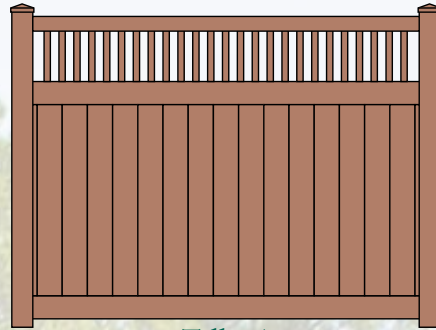

Talbot*

* OPTIONAL: The Caroline, Talbot, Prince George, and Wicomico styles are available with optional 2" x 7" Pocket Rails upgrade.