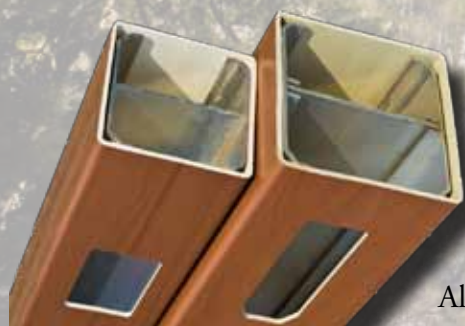

EverSHORE™

Vinyl Fence Collection

EverSHORE™

Vinyl Fence Collection

EverSHORE™ is the prime substitute for wood fencing, giving you the natural look of wood with the low maintenance of vinyl. EverSHORE fencing is 100% vinyl -- never needs painting! And, you never have to worry about cracking, peeling, splinters, or rotting. Shoreline Vinyl Systems, Inc. proudly introduces its first EverSHORE color -- Mocha Walnut with ACCU-Shield™.

Shoreline's EverSHORE privacy panels are double-reinforced with aluminum in both top and bottom rails. A variety of privacy, semi-privacy, and picket fence styles are available to choose from, as shown on the next page. Gates are available in 3-foot

Engineered to handle extreme climate conditions and provide superior installation performance, your EverSHORE fence will continue to enhance your property and provide you with low-maintenance beauty and enjoyment for years to come.

* OPTIONAL: The Caroline, Talbot, Prince George, and Wicomico styles are available with optional 2" x 7" Pocket Rails upgrade.

EverSHORE™

Vinyl Fence Collection

Showing how notched rails fit into routed posts and notched pickets fit into routed rails for assembly.