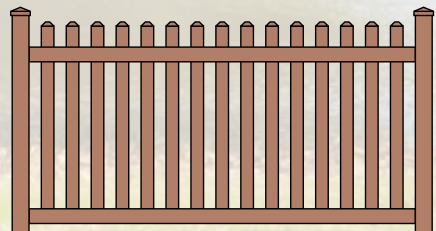

Shoreline's EverSHORE privacy panels are double-reinforced with aluminum in both top and bottom rails. A variety of privacy, semi-privacy, and picket fence styles are available to choose from, as shown on the next page. Gates are available in 3-foot

Linganore

Potomac

Courtyard

Easton

St. Claire

Tuckahoe

Severn

Lancaster

* OPTIONAL: The Caroline, Talbot, Prince George, and Wicomico styles are available with optional 2" x 7" Pocket Rails upgrade.

EverSHORE™

Vinyl Fence Collection

Showing how notched rails fit into routed posts and notched pickets fit into routed rails for assembly.