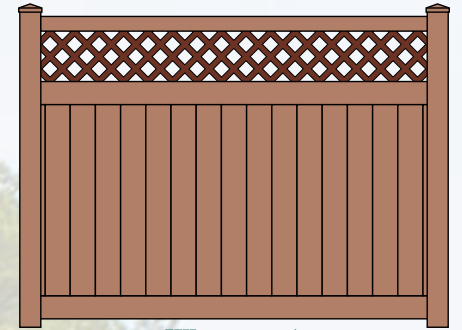

Wicomico*

* OPTIONAL: The Caroline, Talbot, Prince George, and Wicomico styles are available with optional 2" x 7" Pocket Rails upgrade.